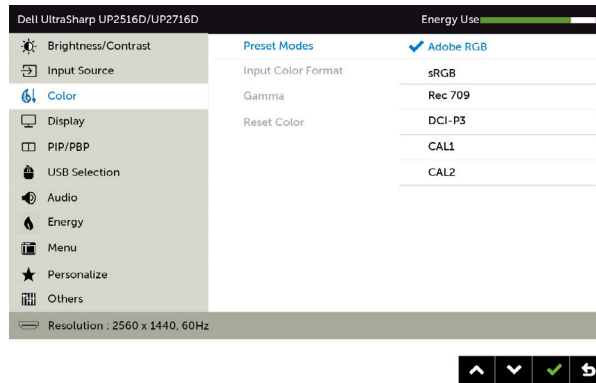

Icon	Menu and Submenus	Description
------	-------------------	-------------

- **Color Space:** Allows users to select the color space: **Adobe RGB, sRGB, Rec 709, DCI-P3, CAL1, CAL2.**

- **Adobe RGB:** This mode is compatible with Adobe RGB (100% coverage).
- **sRGB:** Emulates 100% sRGB.
- **Rec 709:** This mode matches 100% Rec 709 standard.
- **DCI-P3:** This mode reproduces 98% of DCI-P3 digital cinema color standard.
- **CAL1/CAL2:** User calibrated preset mode using Dell Ultrasharp Color Calibration Software or other Dell approved software. Dell Ultrasharp Color Calibration Software works with the X-rite colorimeter i1Display Pro. The i1Display Pro can be purchased from the Dell Electronics, Software and Accessories website.

**NOTE:** Accuracy of **sRGB, Adobe RGB, Rec 709, DCI-P3, CAL1** and **CAL2** are optimized for RGB input color format.

**NOTE:** **Factory Reset** will remove all calibrated data in **CAL1** and **CAL2**.